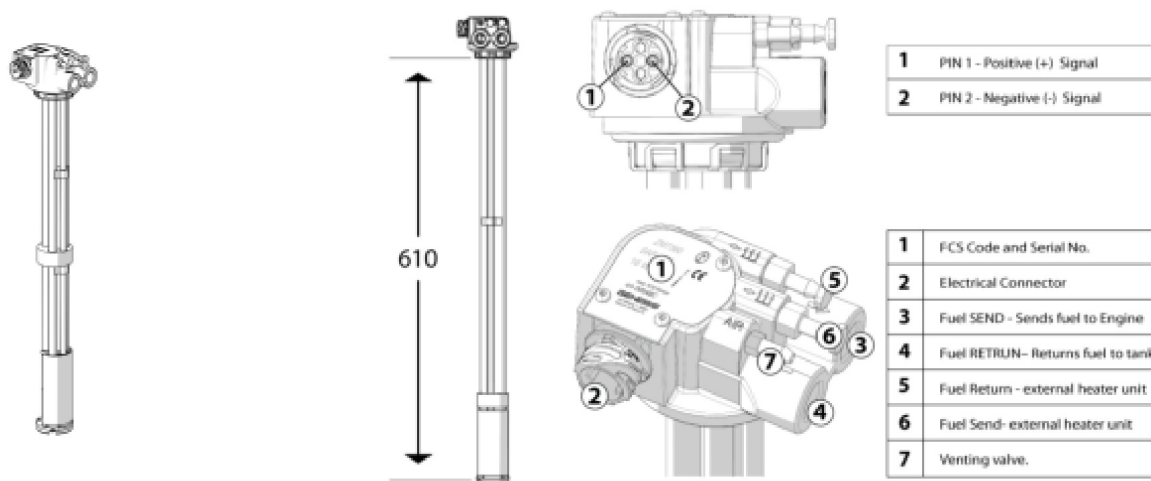

214520610 - FC SENSOR 610

Fuel Controller Sensor 610mm length. High-precision fuel sensor that is easily installed, and more importantly, does not require structural nor electrical modifications since it simply replaces the vehicle's original sensor. FUEL CONTROLLER sensors use a dedicated electronic control unit, the Data Hub.

Recommended applications: DAF, MAN.

TECHNICAL DATA

Main Body Material	Alluminium tubes with die cast head and enclosed encapsulated PCB.
Dimensions	670x90x90 (mm)
Cage/Float/Filter Material	Acetalic Resin
General Specifications	Capacitive sensor based on dielectric constant of Automotive diesel. No moving parts, completely static. Dedicated to Fuel Controller Data HUB. Operating Temperature -40Â°C to 85Â°C. Includes temperature and inclinometer/accelerometer sensors.
Gasket material	Witon
Finishing	Anodized and powder coated
Weight	1400 g
Reference standard	ECE R10-05
Certification	E49 10R-050066 CE
Assembly	Sensor + Filter assembly
Package type	Carton Box
Package dimensions (cm)	800x110x100 (mm)
Package contents	1 pc in carton box
Multipack	Sensor, electrical connector, instructions
Power	Powered by FC Hub
Resolution / Bitrate	8 Bit CPU, 10 Bit resolution (1024 points)
Output	Dedicated FuelController protocol to Data Hub

ACCESSORIES

code	item	description
070819001	KIT RACCORDI STANDARD	FITTING KIT FOR SPECIFIC APPLICATION WHEN USING FCS SENSOR
070819002	KIT RACCORDI DAF	FITTING KIT FOR SPECIFIC APPLICATION WHEN USING FCS SENSOR
070819003	KIT RACCORDI IVECO	FITTING KIT FOR SPECIFIC APPLICATION WHEN USING FCS SENSOR
070819004	KIT RACCORDI IVECO DOPPIO SERBATOIO	FITTING KIT FOR SPECIFIC APPLICATION WHEN USING FCS SENSOR
070819005	KIT RACCORDI TERMINATORI GENERICO	FITTING KIT FOR SPECIFIC APPLICATION WHEN USING FCS SENSOR
070819006	KIT RACCORDI SCANIA DOPPIO SERBATOIO	FITTING KIT FOR SPECIFIC APPLICATION WHEN USING FCS SENSOR